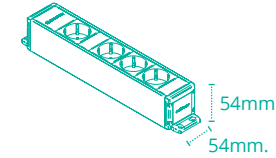

Features

- Quick and easy to change multimedia and data modules.
- Adaptable to grid tray.

Technical characteristics

- Made of black (RAL 9017) or white (RAL 9010) lacquered aluminum profile.
- Fixed by means of screws.

Medidas / Measures

Con fijación plana.
Fixed by plane brackets.

Con fijación elevada.
Fixed by raised brackets.

Con fijaciones 90°.
With 90° brackets.

Con soporte fijación a mesa V3.
Fixation system through desk clamp V3.