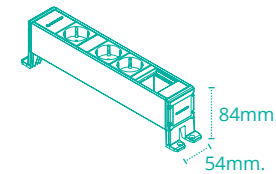

Features

- Quick and easy to change multimedia and data modules.
- Adaptable to grid tray.

Technical characteristics

- Made of black (RAL 9017) or white (RAL 9010) lacquered aluminum profile.
- Fixed by means of screws.

Medidas / Measures

Con fijación plana.
Fixed by plane brackets.

Con fijación elevada.
Fixed by raised brackets.

Con fijaciones 90°.
With 90° brackets.

Con soporte fijación a mesa V3.
Fixation system through desk clamp V3.